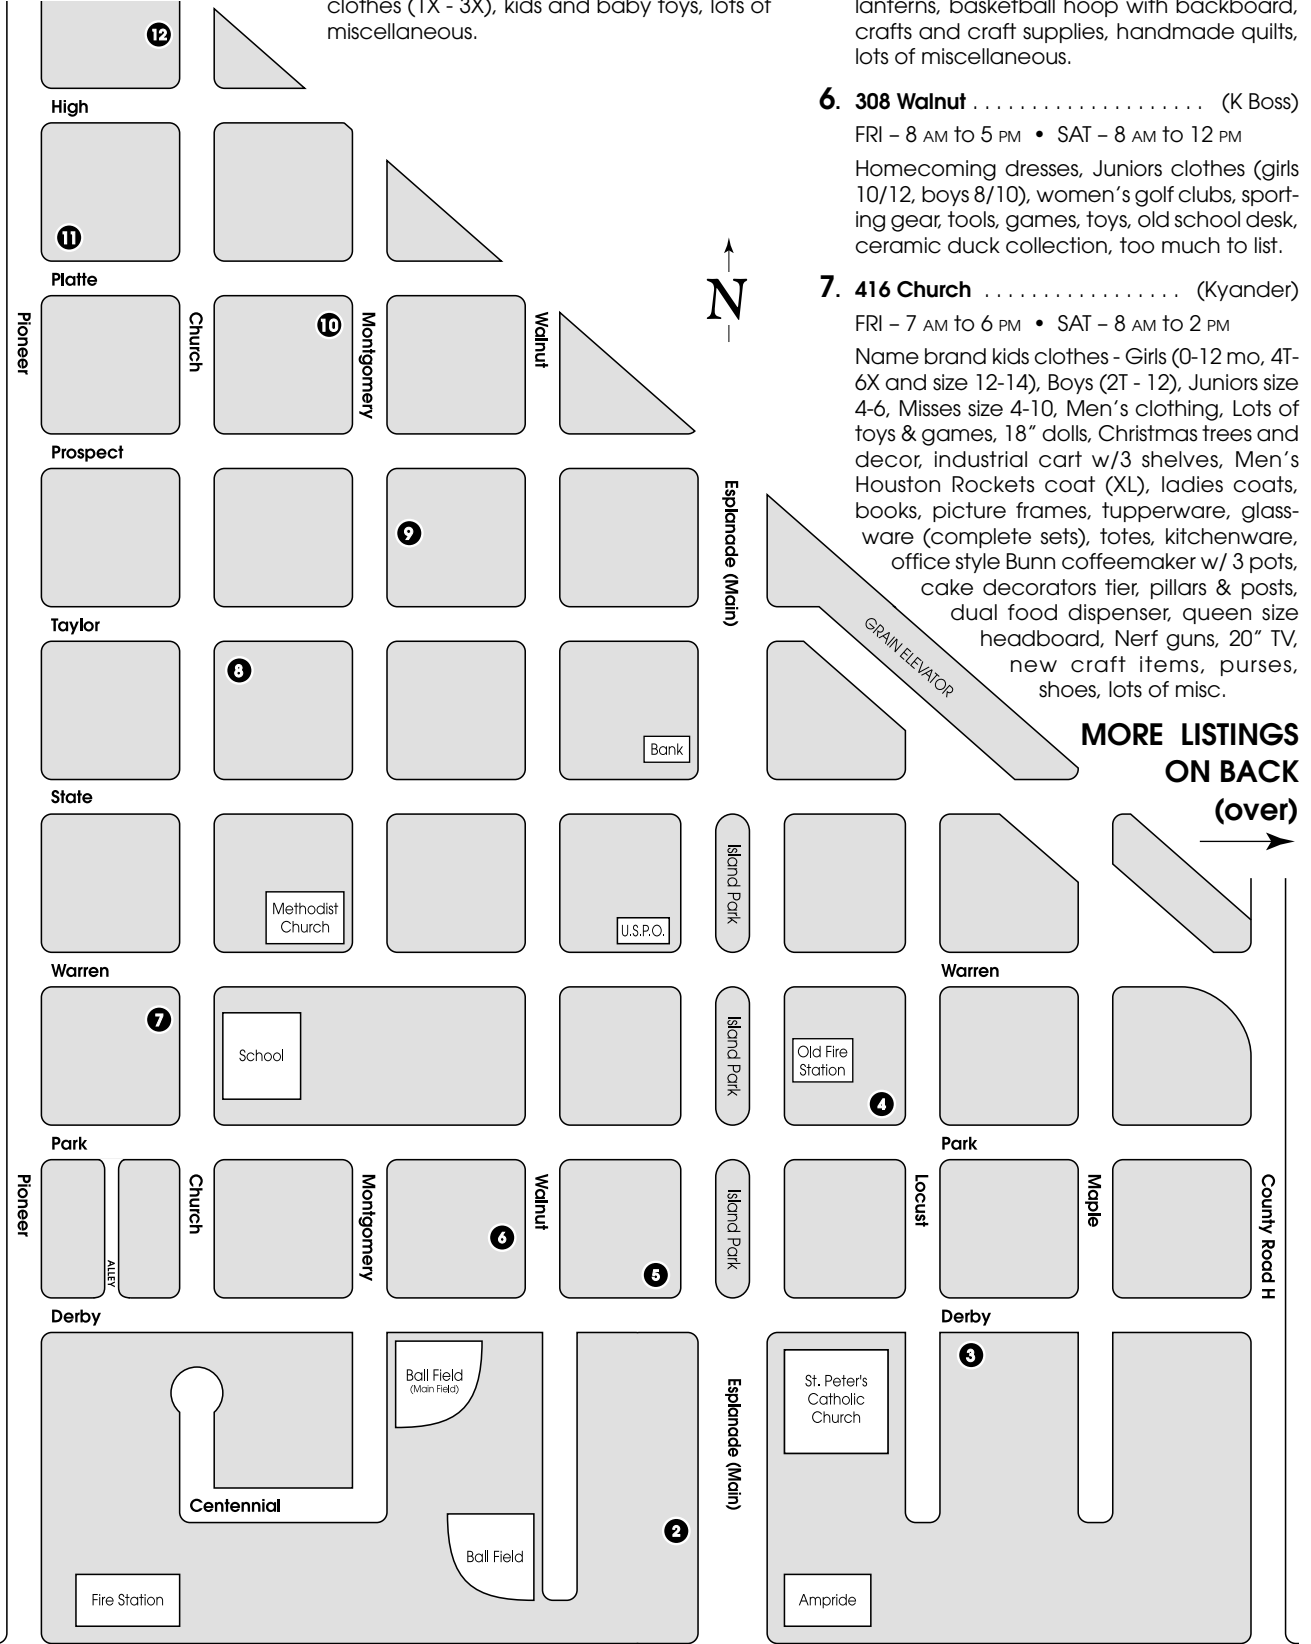

4. 306 Park . . . . . (B. Romshek)
FRI - 8 AM to 5 PM
Bakery items (pies, kolaches, banana bread and more), girls clothes (6-8), St. Mary's uniforms, dance shoes and clothes, toys, boys clothes (8-10), ladies clothes (all sizes), miscellaneous household items.

5. 306 Esplanade . . . . . (H. Macoubrie)
FRI - 8 AM to 4 PM • SAT - 8 AM to 12 PM
Recliners, dresser, microwave, new 4500 lb UTV winch, Coleman camp stove, heater, lanterns, basketball hoop with backboard, crafts and craft supplies, handmade quilts, lots of miscellaneous.

6. 308 Walnut . . . . . (K Boss)
FRI - 8 AM to 5 PM • SAT - 8 AM to 12 PM
Homecoming dresses, Juniors clothes (girls 10/12, boys 8/10), women's golf clubs, sporting gear, tools, games, toys, old school desk, ceramic duck collection, too much to list.

7. 416 Church . . . . . (Kyander)
FRI - 7 AM to 6 PM • SAT - 8 AM to 2 PM
Name brand kids clothes - Girls (0-12 mo, 4T-6X and size 12-14), Boys (2T - 12), Juniors size 4-6, Misses size 4-10, Men's clothing, Lots of toys & games, 18" dolls, Christmas trees and decor, industrial cart w/3 shelves, Men's Houston Rockets coat (XL), ladies coats, books, picture frames, tupperware, glassware (complete sets), totes, kitchenware, office style Bunn coffeemaker w/ 3 pots, cake decorators tier, pillars & posts, dual food dispenser, queen size headboard, Nerf guns, 20" TV, new craft items, purses, shoes, lots of misc.

MORE LISTINGS ON BACK (over)